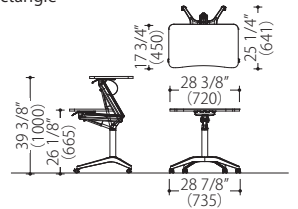

Risefit III

The height adjustment range is from 26 1/8" – 39 3/8" (665 mm to 1,000 mm)

Variations :

■ Tabletop shape

Bean

Oval

Rectangle

inch (mm)