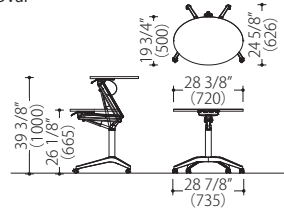

Risefit III

The height adjustment range is from 26 1/8" – 39 3/8" (665 mm to 1,000 mm)

Variations :

■ Tabletop shape

Bean

Oval

Rectangle

inch (mm)