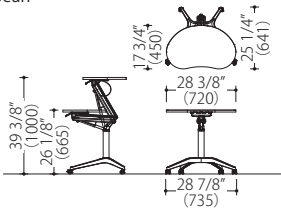

Risefit III

The height adjustment range is from 26 1/8" – 39 3/8" (665 mm to 1,000 mm)

Variations :

■ Tabletop shape

Bean

Oval

Rectangle

inch (mm)