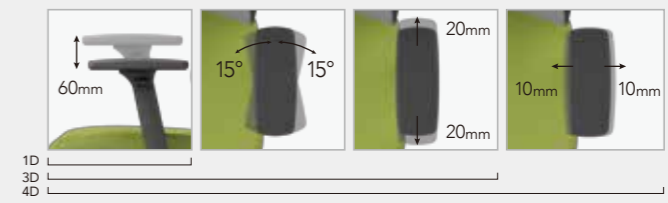

Portone

Color your own.

2 body colors, 3 mesh tones, 29 seat colors, 3 base finishes.
Available in sophisticated neutrals or with a tasteful color accent.

Pliable Frame

The backrest flexes with the motion of your body. The bend comfortably accommodates natural side-to-side movement.

Adjustable Arms (1D/3D/4D Arms)

1D, 3D and 4D adjustable arms easily adjust up and down. 4D adjustable arms also twist inward and outward and slide forward, backward, right and left.

Adjustable Lumbar Support

The supple lumbar support fortifies your body's core, reinforcing a healthy posture.

The lumbar support easily adjusts to match your physical requirement. To adjust, simply grasp the lower ridge of the lumbar support and push up or down.

Headrest

Headrest height can be adjusted by sliding up (range :50mm).

Adjustable Seat Height

Adjust the height of the seat by pulling up the lever under the seat on the right (range : 120mm).

Adjustable Seat Depth