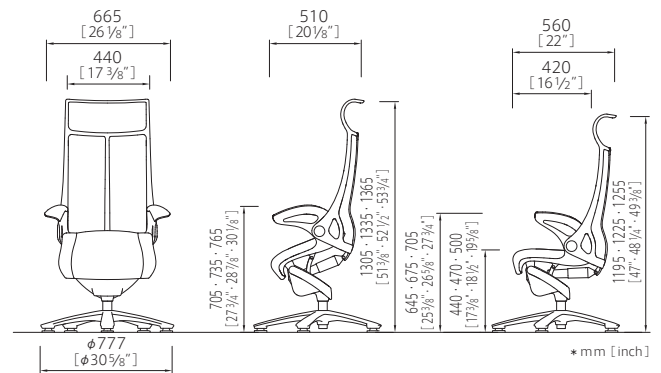

Design Variation & Specifications

[High Back]
Black Frame / Ring Base

Ring Base*

Frame Color	Black	White		
Reclining Tension**	Standard	Firm		
Seat Height	mm [inch]	435 [17 3/8"]	465 [18 1/4"]	495 [19 1/2"]

Frame Color	Black	White		
Reclining Tension**	Standard	Firm		
Seat Height	mm [inch]	440 [17 3/8"]	470 [18 1/2"]	500 [19 5/8"]

** The reclining tension of the "Firm" type is 30% greater than our "Standard" type.

[Mid Back]
White Frame / Ring Base

Ring Base*

Frame Color	Black	White		
Reclining Tension**	Standard	Firm		
Seat Height	mm [inch]	435 [17 3/8"]	465 [18 1/4"]	495 [19 1/2"]

* The ring base features an automatic return mechanism.
** The reclining tension of the "Firm" type is 30% greater than our "Standard" type.