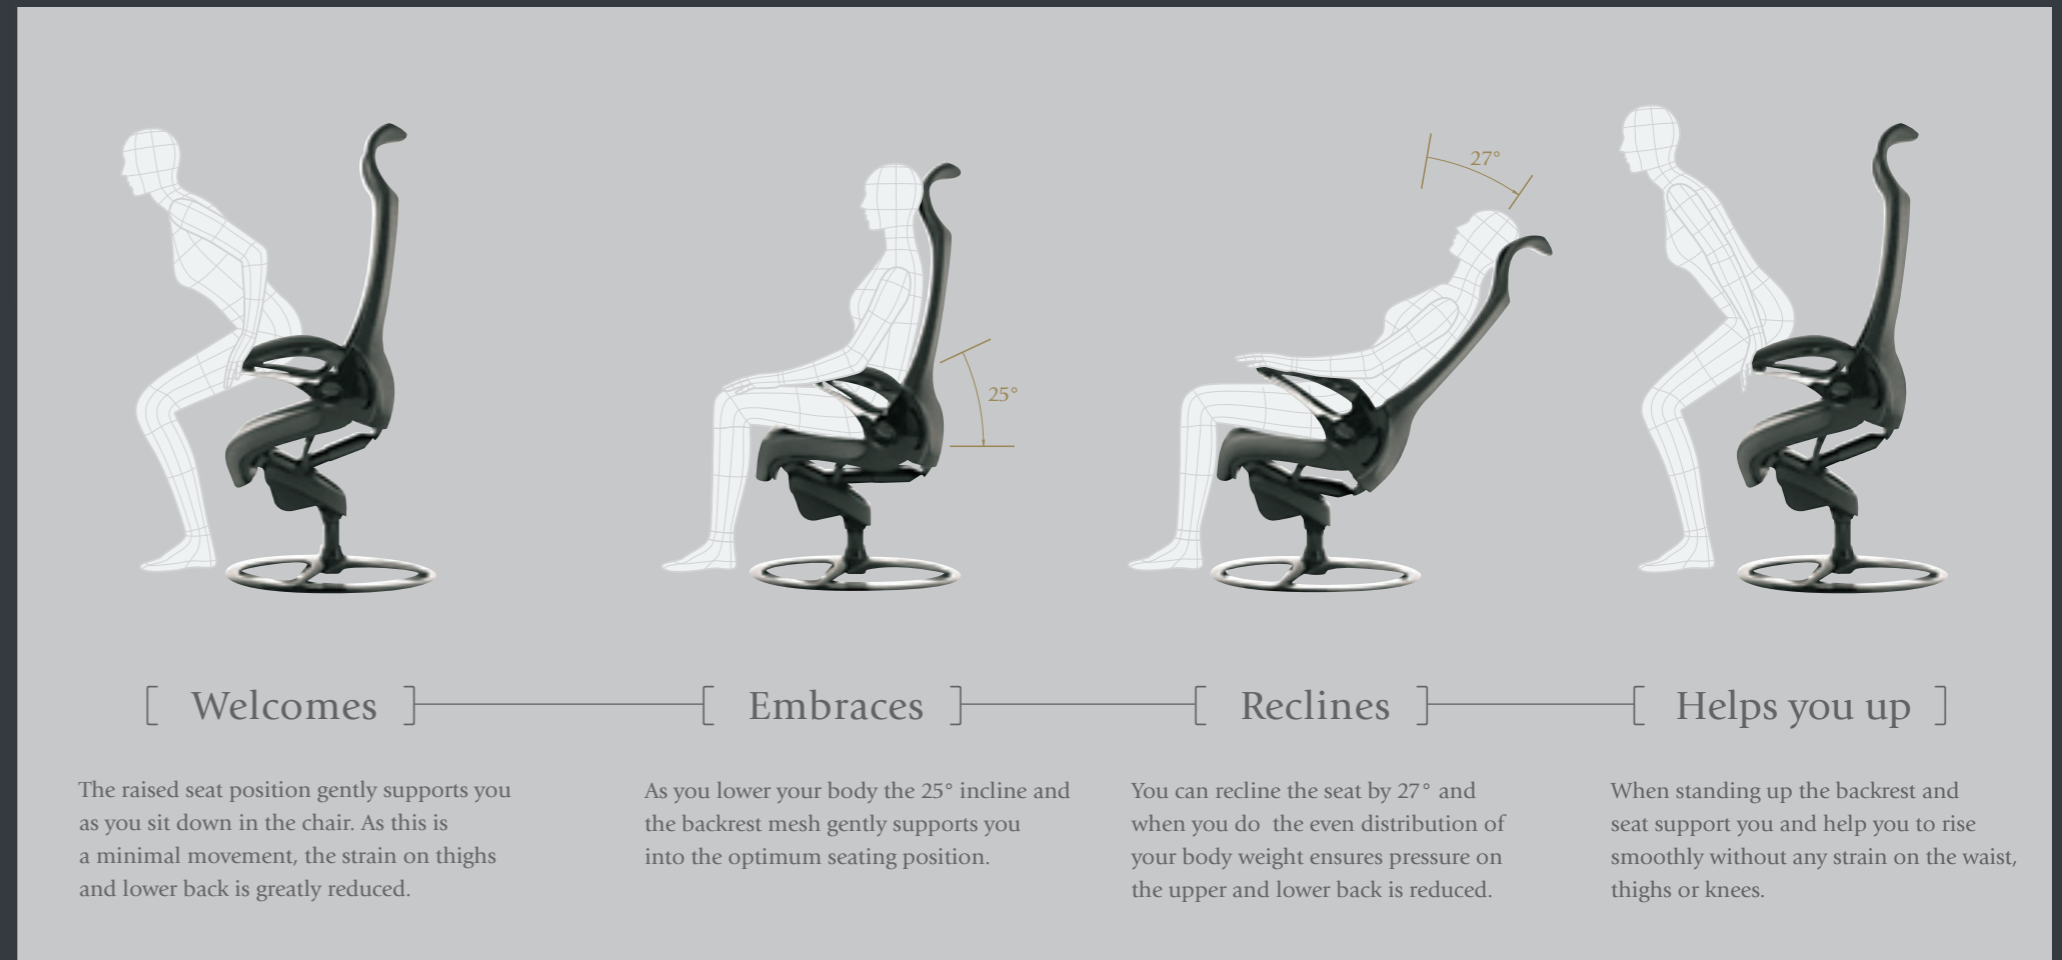

Leopard

okamura

Rest your body to the comfort and feel of the human touch.

Leopard

To welcome, embrace and lift you —————

Okamura created the Leopard chair after a series of trials studying human movement to achieve the most comfortable chair. This involved the accumulated seating technology of Okamura and the robot technology of OKI being integrated for the first time. A new concept of “sit, relax, stand” reflects the series of movements required for the most natural position for maximum comfort and ease of use. The design welcomes your body, embraces gently and cradles you in comfort, then helps you rise and stand.

The body's natural supple movement is our model.

Ergonomic Comfort Seating ——— Leopard

The Leopard chair integrates the philosophy, technology and expertise that Okamura has been incorporating into office seating with OKI's 'Robot Leg' technology that applies the supple movement of human muscles and joints, creating a seat with the most natural posture that has ever existed.

'Smart Relaxation' is the secret of its comfort.

Without any adjustment
it will embrace you as if
it already knows the
comfortability you prefer.

Analysis

Scientific data also verifies the gentle support given to the body.

Verification Test on Muscle Load | Muscle load of a user seated in the Leopard was measured against the benchmark of natural standing posture for the amount of activity in the Erector spinae, Rectus femoris and Tibialis anterior muscles. Lower muscle activity indicates lower muscle load.