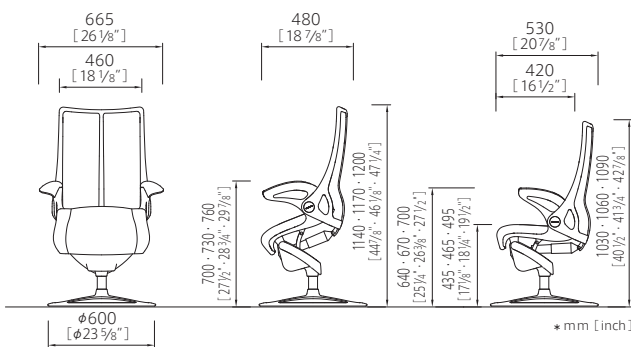

Design Variation & Specifications

[High Back]
Black Frame / Ring Base

Ring Base*

Frame Color	Black	White		
Reclining Tension**	Standard	Firm		
Seat Height	mm [inch]	435 [17 3/8"]	465 [18 1/4"]	495 [19 1/2"]

Frame Color	Black	White		
Reclining Tension**	Standard	Firm		
Seat Height	mm [inch]	440 [17 3/8"]	470 [18 1/2"]	500 [19 5/8"]

** The reclining tension of the "Firm" type is 30% greater than our "Standard" type.

[Mid Back]
White Frame / Ring Base

Ring Base*

Frame Color	Black	White		
Reclining Tension**	Standard	Firm		
Seat Height	mm [inch]	435 [17 3/8"]	465 [18 1/4"]	495 [19 1/2"]

* The ring base features an automatic return mechanism.
** The reclining tension of the "Firm" type is 30% greater than our "Standard" type.