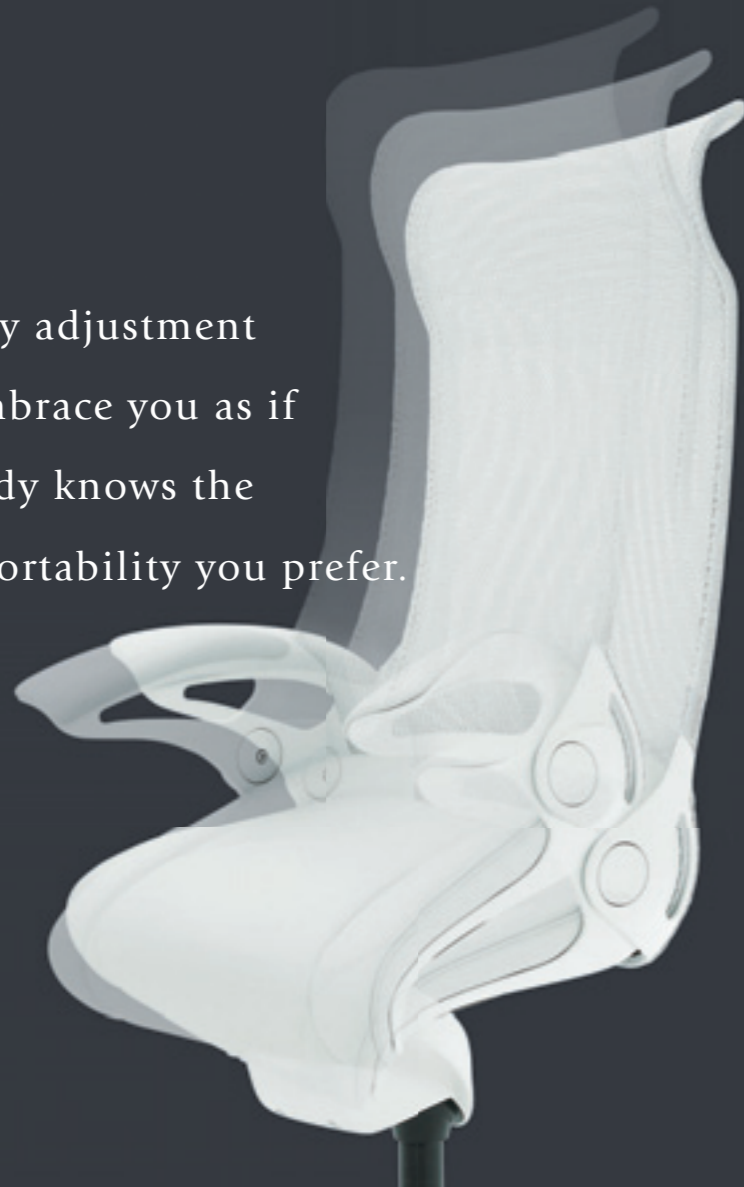

The body's natural supple movement is our model.

Ergonomic Comfort Seating ——— Leopard

The Leopard chair integrates the philosophy, technology and expertise that Okamura has been incorporating into office seating with OKI's 'Robot Leg' technology that applies the supple movement of human muscles and joints, creating a seat with the most natural posture that has ever existed.

'Smart Relaxation' is the secret of its comfort.

Without any adjustment
it will embrace you as if
it already knows the
comfortability you prefer.

Analysis

Scientific data also verifies the gentle support given to the body.

Verification Test on Muscle Load | Muscle load of a user seated in the Leopard was measured against the benchmark of natural standing posture for the amount of activity in the Erector spinae, Rectus femoris and Tibialis anterior muscles. Lower muscle activity indicates lower muscle load.