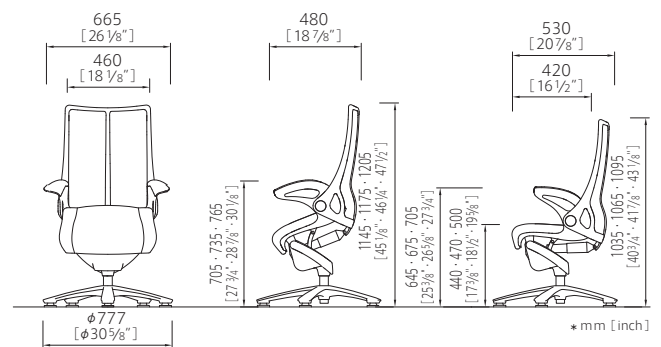

Frame Color	Black	White		
Reclining Tension**	Standard	Firm		
Seat Height	mm [inch]	440 [17 3/8"]	470 [18 1/2"]	500 [19 5/8"]

** The reclining tension of the "Firm" type is 30% greater than our "Standard" type.

[Mid Back]
White Frame / Ring Base

Ring Base*

Frame Color	Black	White		
Reclining Tension**	Standard	Firm		
Seat Height	mm [inch]	435 [17 3/8"]	465 [18 1/4"]	495 [19 1/2"]

* The ring base features an automatic return mechanism.
** The reclining tension of the "Firm" type is 30% greater than our "Standard" type.

[Mid Back]
Black Frame / 5-Star Base

5-Star Base [with Glides]

Frame Color	Black	White		
Reclining Tension**	Standard	Firm		
Seat Height	mm [inch]	440 [17 3/8"]	470 [18 1/2"]	500 [19 5/8"]

** The reclining tension of the "Firm" type is 30% greater than our "Standard" type.