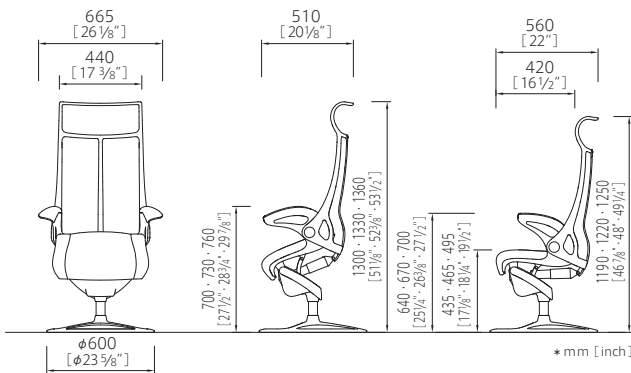

Ring Base*

Frame Color	Black	White		
Reclining Tension**	Standard	Firm		
Seat Height	mm [inch]	435 [17 3/8"]	465 [18 1/4"]	495 [19 1/2"]

* The ring base features an automatic return mechanism.
** The reclining tension of the "Firm" type is 30% greater than our "Standard" type.

[High Back]
White Frame / 5-Star Base

5-Star Base [with Glides]

Frame Color	Black	White		
Reclining Tension**	Standard	Firm		
Seat Height	mm [inch]	440 [17 3/8"]	470 [18 1/2"]	500 [19 5/8"]

** The reclining tension of the "Firm" type is 30% greater than our "Standard" type.