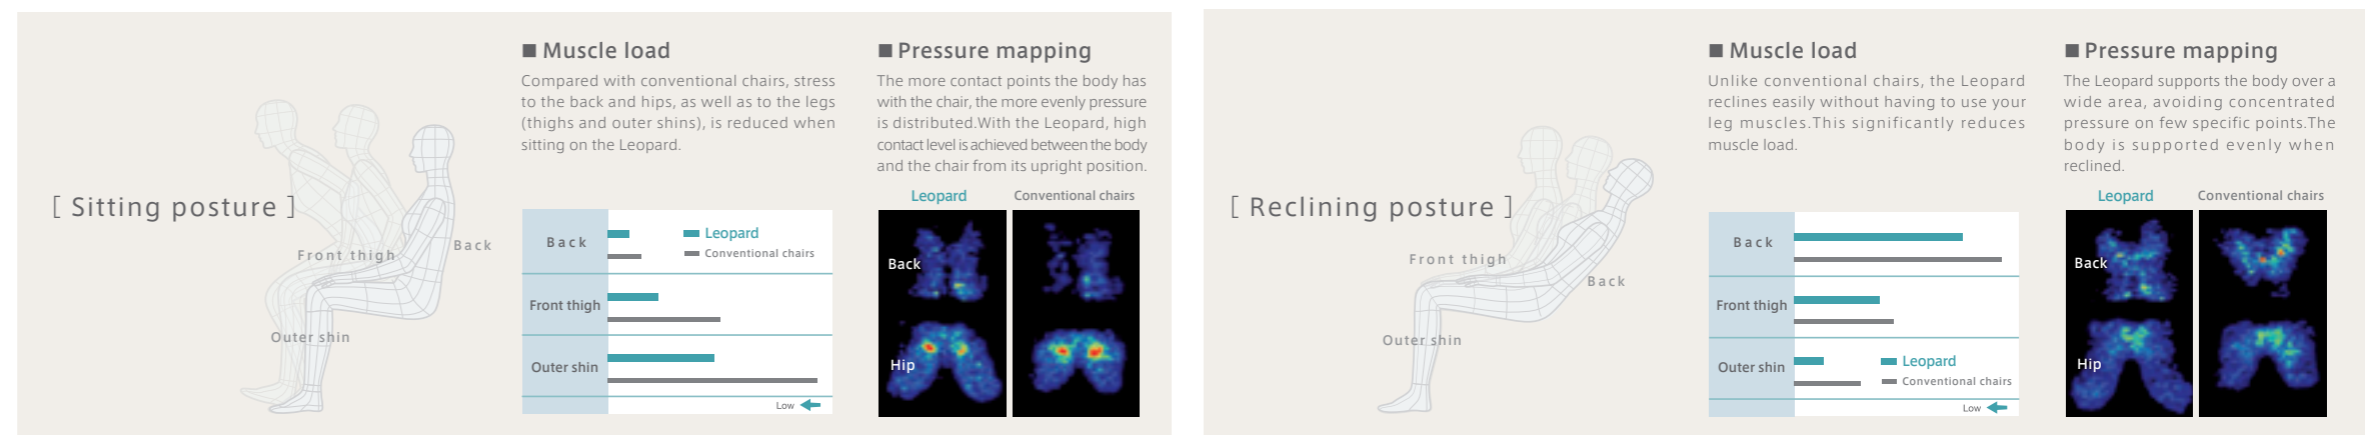

Leopard

okamura

Rest your body to the comfort and feel of the human touch.

Leopard

To welcome, embrace and lift you —————

Okamura created the Leopard chair after a series of trials studying human movement to achieve the most comfortable chair. This involved the accumulated seating technology of Okamura and the robot technology of OKI being integrated for the first time. A new concept of “sit, relax, stand” reflects the series of movements required for the most natural position for maximum comfort and ease of use. The design welcomes your body, embraces gently and cradles you in comfort, then helps you rise and stand.

The body's natural supple movement is our model.

Ergonomic Comfort Seating ——— Leopard

The Leopard chair integrates the philosophy, technology and expertise that Okamura has been incorporating into office seating with OKI's 'Robot Leg' technology that applies the supple movement of human muscles and joints, creating a seat with the most natural posture that has ever existed.

'Smart Relaxation' is the secret of its comfort.

Without any adjustment
it will embrace you as if
it already knows the
comfortability you prefer.

Analysis

Scientific data also verifies the gentle support given to the body.

Verification Test on Muscle Load | Muscle load of a user seated in the Leopard was measured against the benchmark of natural standing posture for the amount of activity in the Erector spinae, Rectus femoris and Tibialis anterior muscles. Lower muscle activity indicates lower muscle load.