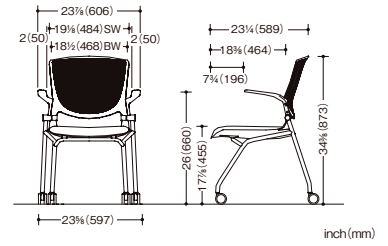

Nestable

As Grata is nestable, it can be set up and stored away in an instant as needed.
Space required for nested storage:
W: 23 3/8 (597) (w/o armrests) / 23 7/8 (606) (w/armrests)
D: 24 3/4 (626) + (number of chairs - 1) x 6 (150)

Swivel models

23⅞ (606) W × 21½ (545) D × 17⅞ (433)-20⅞ (530) SH,
33⅞ (859)-37⅞ (951) H

20⅞ (524) W × 21½ (545) D × 17⅞ (433)-20⅞ (530) SH,
33⅞ (859)-37⅞ (951) H

Nestable models

23⅞ (606) W × 23¼ (589) D × 17⅞ (455) SH, 34⅞ (873) H

23⅞ (597) W × 23¼ (589) D × 17⅞ (455) SH, 34⅞ (873) H

High models

23⅞ (606) W × 21½ (545) D × 22⅞ (567)-30¼ (767) SH,
39¼ (994)-47⅞ (1194) H

20⅞ (524) W × 21½ (545) D × 22⅞ (567)-30¼ (767) SH,
39¼ (994)-47⅞ (1194) H

Specifications:

Adjustable seat height (Swivel & High) Reclining tension control (Swivel & High)
Ankle tilt reclining (Swivel & High) Straight nesting (Nestable & Tablet)
Flexible grid back Smooth rolling casters (60mm diameter)
Removable armrests