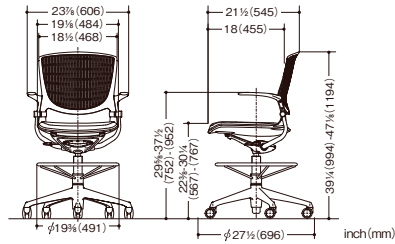

Nestable

As Grata is nestable, it can be set up and stored away in an instant as needed.
Space required for nested storage:
W: 23 3/8 (597) (w/o armrests) / 23 7/8 (606) (w/armrests)
D: 24 3/4 (626) + (number of chairs - 1) x 6 (150)

Swivel models

23⅞ (606) W × 21½ (545) D × 17⅞ (433)-20⅞ (530) SH,
33⅞ (859)-37⅞ (951) H

20⅞ (524) W × 21½ (545) D × 17⅞ (433)-20⅞ (530) SH,
33⅞ (859)-37⅞ (951) H

Nestable models

23⅞ (606) W × 23¼ (589) D × 17⅞ (455) SH, 34⅞ (873) H

23⅞ (597) W × 23¼ (589) D × 17⅞ (455) SH, 34⅞ (873) H

High models

23⅞ (606) W × 21½ (545) D × 22⅞ (567)-30¼ (767) SH,
39¼ (994)-47⅞ (1194) H

20⅞ (524) W × 21½ (545) D × 22⅞ (567)-30¼ (767) SH,
39¼ (994)-47⅞ (1194) H

Specifications:

Adjustable seat height (Swivel & High) Reclining tension control (Swivel & High)
Ankle tilt reclining (Swivel & High) Straight nesting (Nestable & Tablet)
Flexible grid back Smooth rolling casters (60mm diameter)
Removable armrests