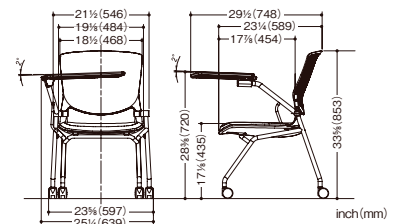

Swivel models

23⅞ (606) W × 21½ (545) D × 17⅞ (433)-20⅞ (530) SH,
33⅞ (859)-37⅞ (951) H

20⅞ (524) W × 21½ (545) D × 17⅞ (433)-20⅞ (530) SH,
33⅞ (859)-37⅞ (951) H

Nestable models

23⅞ (606) W × 23¼ (589) D × 17⅞ (455) SH, 34⅞ (873) H

23⅞ (597) W × 23¼ (589) D × 17⅞ (455) SH, 34⅞ (873) H

High models

23⅞ (606) W × 21½ (545) D × 22⅞ (567)-30¼ (767) SH,
39¼ (994)-47⅞ (1194) H

20⅞ (524) W × 21½ (545) D × 22⅞ (567)-30¼ (767) SH,
39¼ (994)-47⅞ (1194) H

Tablet models

25¼ (639) W × 29⅞ (748) D × 17⅞ (435) SH × 33⅞ (853) H

Upholstery colors:

Shell colors: Black, Gray, White

Materials:

Back and armrests: engineering plastic
Seat: PET recycled cloth (upholstery), poly-urethane foam (inner)
Seat shell: engineering plastic
Frame: powder coated steel pipe
Base: die-cast aluminum (Swivel & High)
Casters: double-wheel urethane casters

Specifications:

Adjustable seat height (Swivel & High) Reclining tension control (Swivel & High)
Ankle tilt reclining (Swivel & High) Straight nesting (Nestable & Tablet)
Flexible grid back Smooth rolling casters (60mm diameter)
Removable armrests

Environmental aspects:

98% recyclable
Contains 54% recycled materials (Swivel & High)
Contains 33% recycled materials (Nestable & Tablet)
Upholstered with 62% PET recycled cloth
Designed for disassembly
Major components are labeled for ease of recycling
GREENGUARD Indoor Air Quality Certified
All company activities managed by ISO 14001 system.

Variations:

Swivel models/Nestable/High models each available with or without armrests.

Dimensions:

EN measurements used to indicate dimensions (Weight loaded).

Standards:

EN13761 : 2002