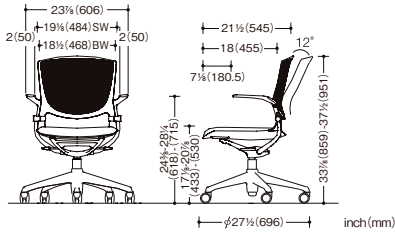

Seat Height Adjustment

With a seat stroke of 92mm, the seat can be optimally adjusted to the perfect height.

Ankle Tilt Reclining

The ankle tilt reclining mechanism enables the seat to follow with the tilting back smoothly - which allows you to sit for hours without getting fatigued. It can also be locked into its default position.

Nestable

As Grata is nestable, it can be set up and stored away in an instant as needed.
Space required for nested storage:
W: 23 3/8 (597) (w/o armrests) / 23 7/8 (606) (w/armrests)
D: 24 3/4 (626) + (number of chairs - 1) x 6 (150)

Swivel models

23⅞ (606) W × 21½ (545) D × 17⅞ (433)-20⅞ (530) SH,
33⅞ (859)-37⅞ (951) H

20⅞ (524) W × 21½ (545) D × 17⅞ (433)-20⅞ (530) SH,
33⅞ (859)-37⅞ (951) H

Nestable models

23⅞ (606) W × 23¼ (589) D × 17⅞ (455) SH, 34⅞ (873) H

23⅞ (597) W × 23¼ (589) D × 17⅞ (455) SH, 34⅞ (873) H

High models

23⅞ (606) W × 21½ (545) D × 22⅞ (567)-30¼ (767) SH,
39¼ (994)-47⅞ (1194) H

20⅞ (524) W × 21½ (545) D × 22⅞ (567)-30¼ (767) SH,
39¼ (994)-47⅞ (1194) H