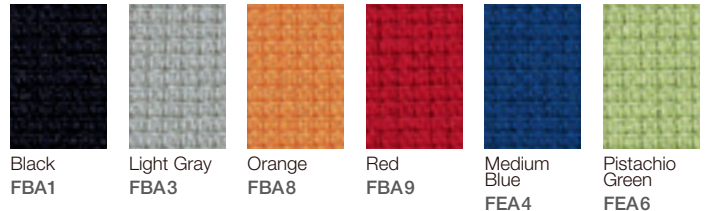

Tablet models

25¼ (639) W × 29⅞ (748) D × 17⅞ (435) SH × 33⅞ (853) H

Upholstery colors:

Shell colors: Black, Gray, White

Materials:

Back and armrests: engineering plastic
Seat: PET recycled cloth (upholstery), poly-urethane foam (inner)
Seat shell: engineering plastic
Frame: powder coated steel pipe
Base: die-cast aluminum (Swivel & High)
Casters: double-wheel urethane casters