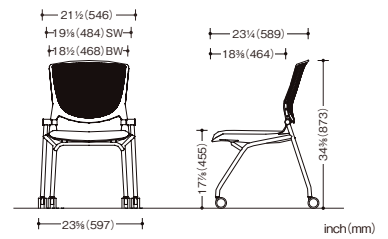

Nestable

As Grata is nestable, it can be set up and stored away in an instant as needed.
Space required for nested storage:
W: 23 3/8 (597) (w/o armrests) / 23 7/8 (606) (w/armrests)
D: 24 3/4 (626) + (number of chairs - 1) x 6 (150)

Swivel models

23⅞ (606) W × 21½ (545) D × 17⅞ (433)-20⅞ (530) SH,
33⅞ (859)-37⅞ (951) H

20⅞ (524) W × 21½ (545) D × 17⅞ (433)-20⅞ (530) SH,
33⅞ (859)-37⅞ (951) H

Nestable models

23⅞ (606) W × 23¼ (589) D × 17⅞ (455) SH, 34⅞ (873) H

23⅞ (597) W × 23¼ (589) D × 17⅞ (455) SH, 34⅞ (873) H

High models

23⅞ (606) W × 21½ (545) D × 22⅞ (567)-30¼ (767) SH,
39¼ (994)-47⅞ (1194) H

20⅞ (524) W × 21½ (545) D × 22⅞ (567)-30¼ (767) SH,
39¼ (994)-47⅞ (1194) H

Specifications:

Adjustable seat height (Swivel & High) Reclining tension control (Swivel & High)
Ankle tilt reclining (Swivel & High) Straight nesting (Nestable & Tablet)
Flexible grid back Smooth rolling casters (60mm diameter)
Removable armrests