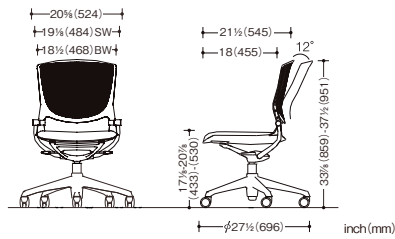

Seat Height Adjustment

With a seat stroke of 92mm, the seat can be optimally adjusted to the perfect height.

Ankle Tilt Reclining

The ankle tilt reclining mechanism enables the seat to follow with the tilting back smoothly - which allows you to sit for hours without getting fatigued. It can also be locked into its default position.

Nestable

As Grata is nestable, it can be set up and stored away in an instant as needed.
Space required for nested storage:
W: 23 3/8 (597) (w/o armrests) / 23 7/8 (606) (w/armrests)
D: 24 3/4 (626) + (number of chairs - 1) x 6 (150)

Swivel models

23⅞ (606) W × 21½ (545) D × 17⅞ (433)-20⅞ (530) SH,
33⅞ (859)-37⅞ (951) H

20⅞ (524) W × 21½ (545) D × 17⅞ (433)-20⅞ (530) SH,
33⅞ (859)-37⅞ (951) H

Nestable models

23⅞ (606) W × 23¼ (589) D × 17⅞ (455) SH, 34⅞ (873) H

23⅞ (597) W × 23¼ (589) D × 17⅞ (455) SH, 34⅞ (873) H

High models

23⅞ (606) W × 21½ (545) D × 22⅞ (567)-30¼ (767) SH,
39¼ (994)-47⅞ (1194) H

20⅞ (524) W × 21½ (545) D × 22⅞ (567)-30¼ (767) SH,
39¼ (994)-47⅞ (1194) H