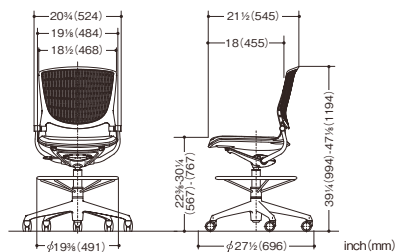

Swivel models

23⅞ (606) W × 21½ (545) D × 17⅞ (433)-20⅞ (530) SH,
33⅞ (859)-37⅞ (951) H

20⅞ (524) W × 21½ (545) D × 17⅞ (433)-20⅞ (530) SH,
33⅞ (859)-37⅞ (951) H

Nestable models

23⅞ (606) W × 23¼ (589) D × 17⅞ (455) SH, 34⅞ (873) H

23⅞ (597) W × 23¼ (589) D × 17⅞ (455) SH, 34⅞ (873) H

High models

23⅞ (606) W × 21½ (545) D × 22⅞ (567)-30¼ (767) SH,
39¼ (994)-47⅞ (1194) H

20⅞ (524) W × 21½ (545) D × 22⅞ (567)-30¼ (767) SH,
39¼ (994)-47⅞ (1194) H

Tablet models

25¼ (639) W × 29⅞ (748) D × 17⅞ (435) SH × 33⅞ (853) H

Upholstery colors:

Shell colors: Black, Gray, White

Materials:

Back and armrests: engineering plastic
Seat: PET recycled cloth (upholstery), poly-urethane foam (inner)
Seat shell: engineering plastic
Frame: powder coated steel pipe
Base: die-cast aluminum (Swivel & High)
Casters: double-wheel urethane casters

Specifications:

Adjustable seat height (Swivel & High) Reclining tension control (Swivel & High)
Ankle tilt reclining (Swivel & High) Straight nesting (Nestable & Tablet)
Flexible grid back Smooth rolling casters (60mm diameter)
Removable armrests