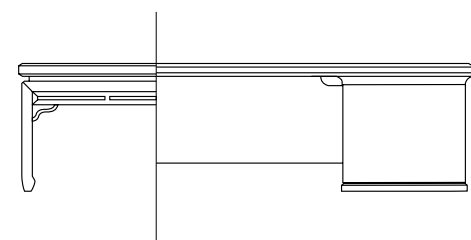

三天睿

經典不會流逝
穿越歷史長河
莊重的宮廷飛檐
空櫺的明式家具
在當代
煥發新生