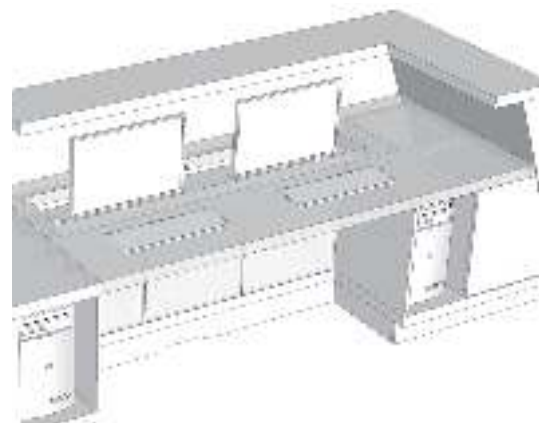

强大走线 前所未有

艾客, 因收纳更显包容, 因整洁更显从容。强大的功能走线, 足够的容膝空间, 随时满足您的功能需求。

An unprecedented and powerful functions of wire management.

I-Key, inclusive because of its storage and calm as being very neat, owns powerful functions of wire management, enough space for knees, satisfying your functional requirement at any time.