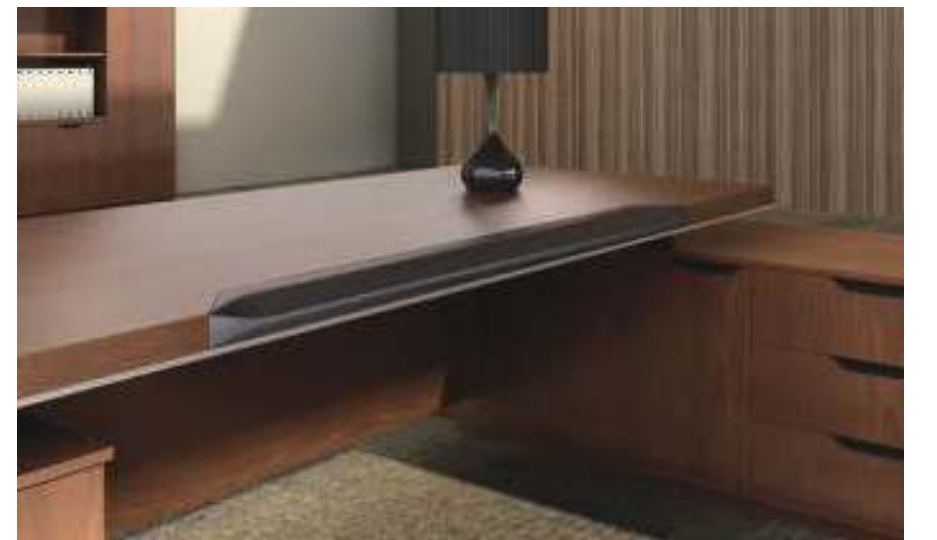

舒适人性化的桌沿皮垫设计，凝聚着设计师对用户使用习惯的深入洞察。皮垫桌沿，为手臂、手关节提供柔软支撑，能够有效缓解长期伏案工作者的办公疲劳。

Comfortable and humanized leather packing design of desk edge embodies further observation for habit of customers by our designers. Leather packing support our arm and hand joint with soft and effective relief fatigue of long time desk workers.