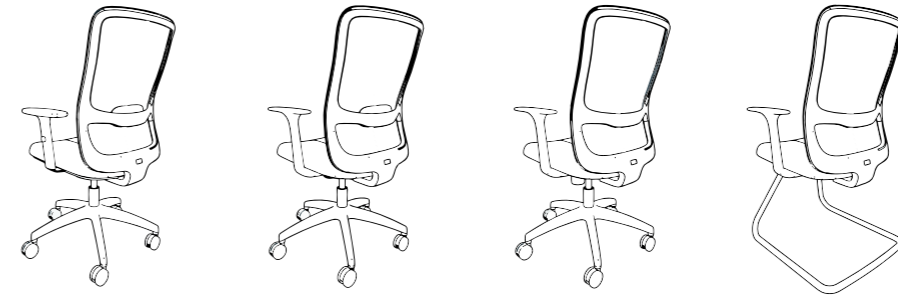

座椅高度调节
Seat height adjustment

扶手升降调节 (仅限于高配升降扶手)
Adjustable liftable armrests(only for supply lifting armrests).

倾仰角度调节、倾仰锁定及力度调节
Tilting angle adjustment, tilting locking and tension control.

腰托共三档角度调节
Lumbar support angle can be adjusted with three gears.

百变更百搭

多种款式、配置及色彩随心选择，自由搭配。
不论是员工工位、会议室、洽谈室，
奥丽都有能够与之匹配的款式。

More change More harmony

A variety of styles, configurations and colors to chose, Olive has many appropriate collocations on matter of staff workstations, meeting rooms or negotiation rooms.