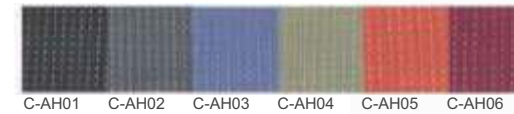

Back 椅背

AH 网布系列