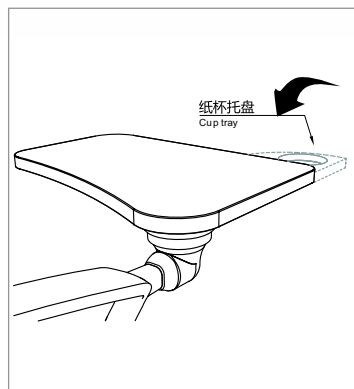

www.isunon.com
服务热线: 4008 600 666

Sunon
www.isunon.com

indo innovations
www.indoinnovations.com

ARMS
chair series

得力助手 可靠之椅
Arms, 让培训更轻松。
身轻如燕, 灵动自如,
可根据需求变换组合方式, 适合多种培训类型。

Right arm, reliable chair
Arms, making training easier.
As light as air, moving freely.
Change combination according to demand, suitable for various types of training.

1、使用时, 请将侧边写字板水平旋转 180°。
When using, please rotate the side tablet 180 degree horizontally.

2、再进行垂直旋转 90°, 进入使用状态。
And then Rotating 90 degree vertically, then can be used.

3、按箭头指示开关键抽拉使用托盘; 收纳时, 轻按复位, 隐藏托盘。
Using tray according to the arrow, when receiving, press it gently, hidden tray.