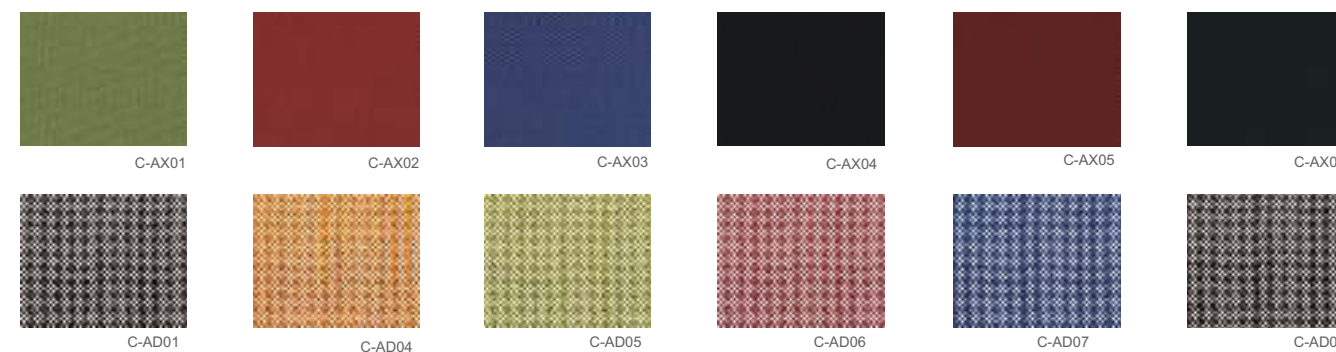

网背颜色 AX/AD系列 Nets Back Color