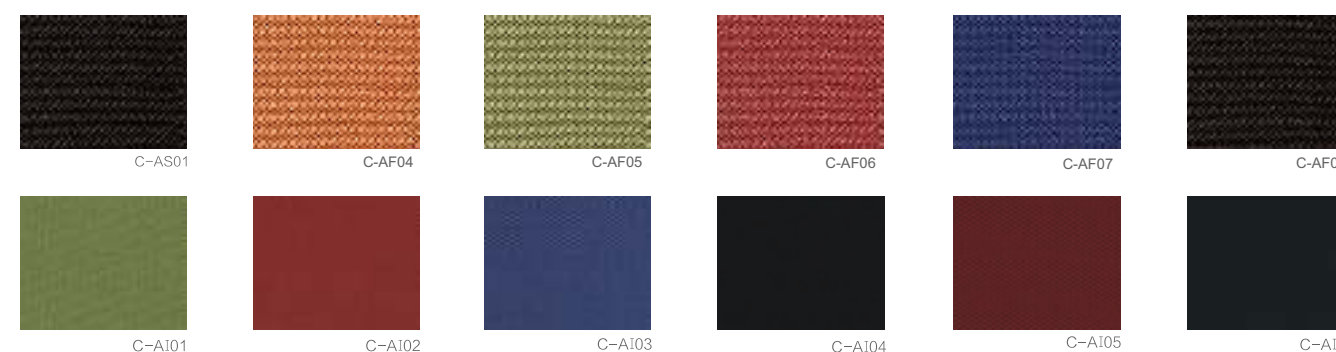

座垫颜色 AF/AI系列 Cushion Color