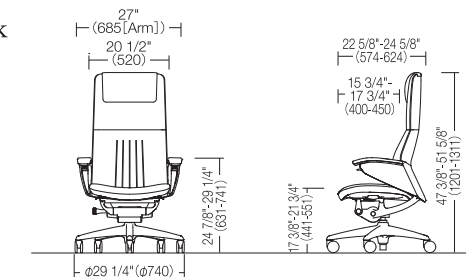

Extra High back