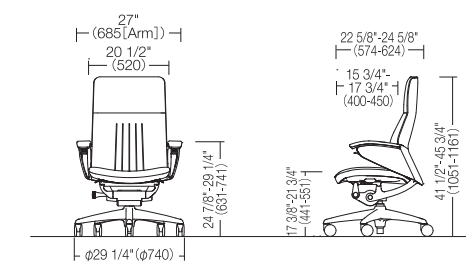

Functions

Smart Operation Mechanism

Designed to fit your body, and your style. Features include Smart Operation with height adjustment and reclining lock at your fingertips, responsive seat slide and tension controls.

Ankle-Tilt Reclining

An ankle-tilt mechanism enables anyone to find their most comfortable reclining position. Using the ankle as a pivot point, this mechanism moves in sync with the seat, for greater support — stimulating variation in posture and relaxation, with uninterrupted comfort.

Multiple Density Cushion

Okamura's unique Multiple Density Cushion utilizes three types of urethane foam, of varying firmness layered together, to promote healthy sitting. The cushion provides softer support at the front of the seat, reducing pressure on the thighs for improved circulation; denser cushioning at the back firmly supports the hips for stability and improved posture.

Seat Height and Depth Adjustment

Adjust the chair height, within a range of 17 3/8" (441mm) to 21 3/4" (551mm), using the lever in the right armrest. Adjustment of the seat's depth, within a range of 2" (50mm), is available using the levers beneath the seat.

Reclining Tension Adjustment

Choose from four tension adjustment pre-sets for intuitive adjustment — all from a dial under the seat.

Leather

Color Options

Design Options

Line-up

Backrest Options

Base

Arm Types

Dimensions

*inch(mm)

Extra High back

High back