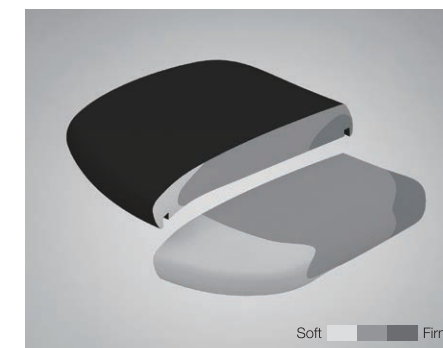

## Functions

### Smart Operation Mechanism

Designed to fit your body, and your style. Features include Smart Operation with height adjustment and reclining lock at your fingertips, responsive seat slide and tension controls.

### Ankle-Tilt Reclining

An ankle-tilt mechanism enables anyone to find their most comfortable reclining position. Using the ankle as a pivot point, this mechanism moves in sync with the seat, for greater support — stimulating variation in posture and relaxation, with uninterrupted comfort.