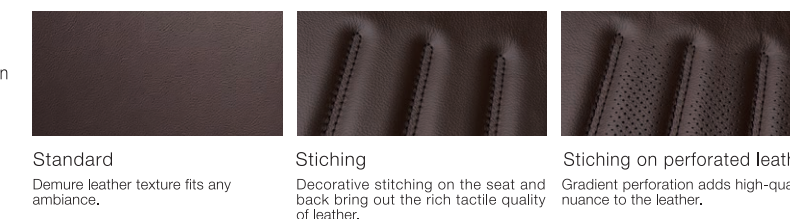

Design Options